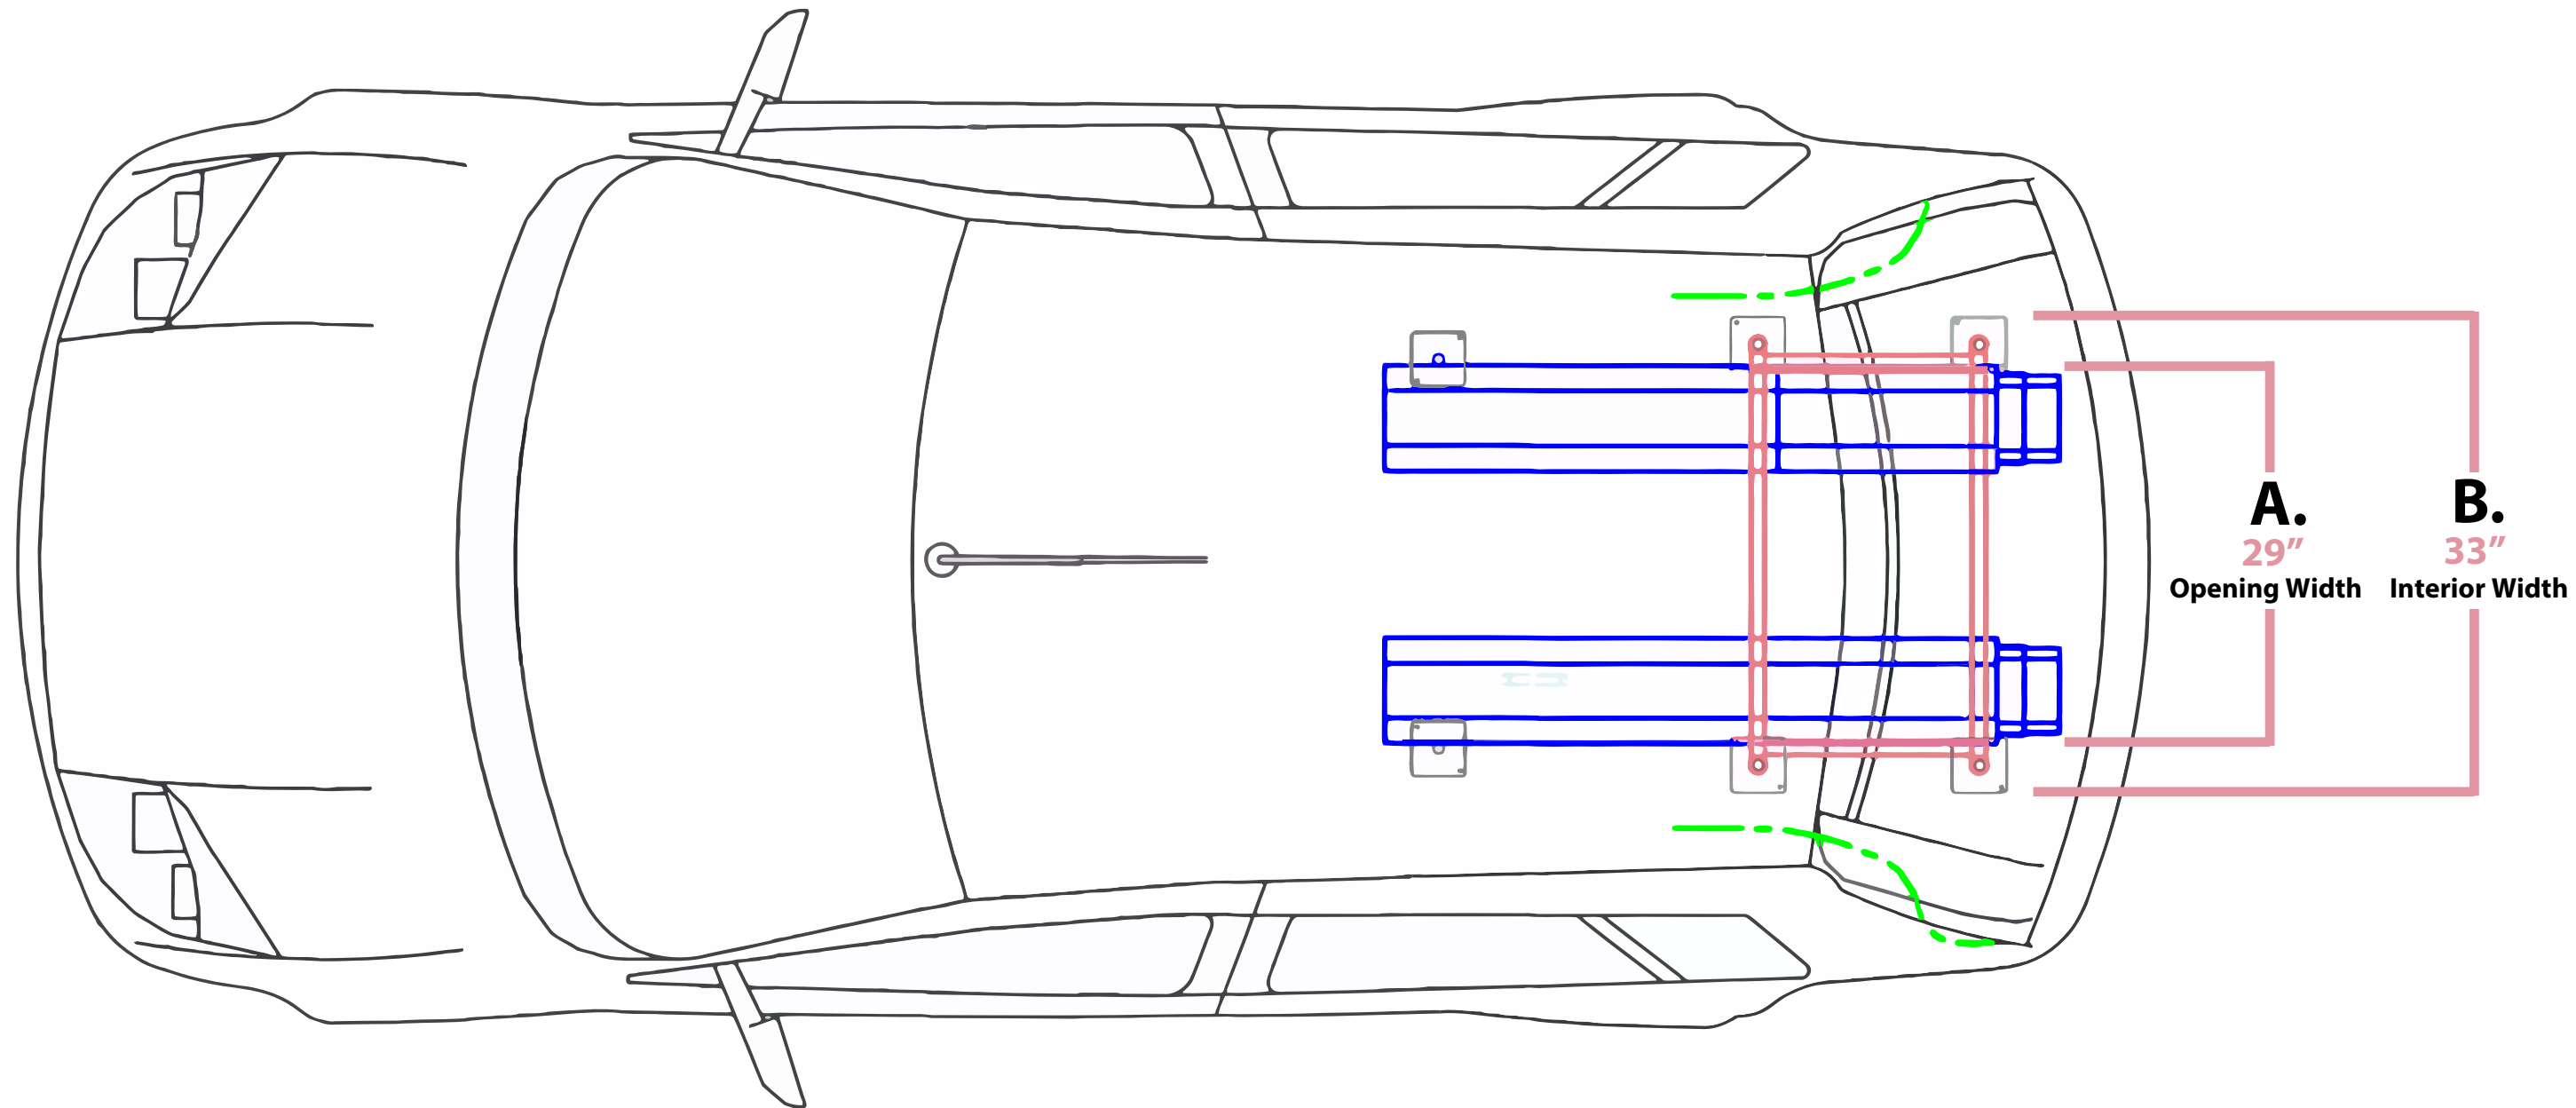

# Quingo Docking Station Fit Guide

Indicated measurements are the minimums required for a fit of the Docking Station in your vehicle. Please measure carefully.

**In order for the Docking Station to fit in your vehicle, you need at least the space indicated by these measurements.**

- A.** Total length of rear cargo area (for proper fit some or all rear seats may need to be folded down)
- B.** Height of rear opening with lift gate open (SUVs, Crossovers & Minivans)