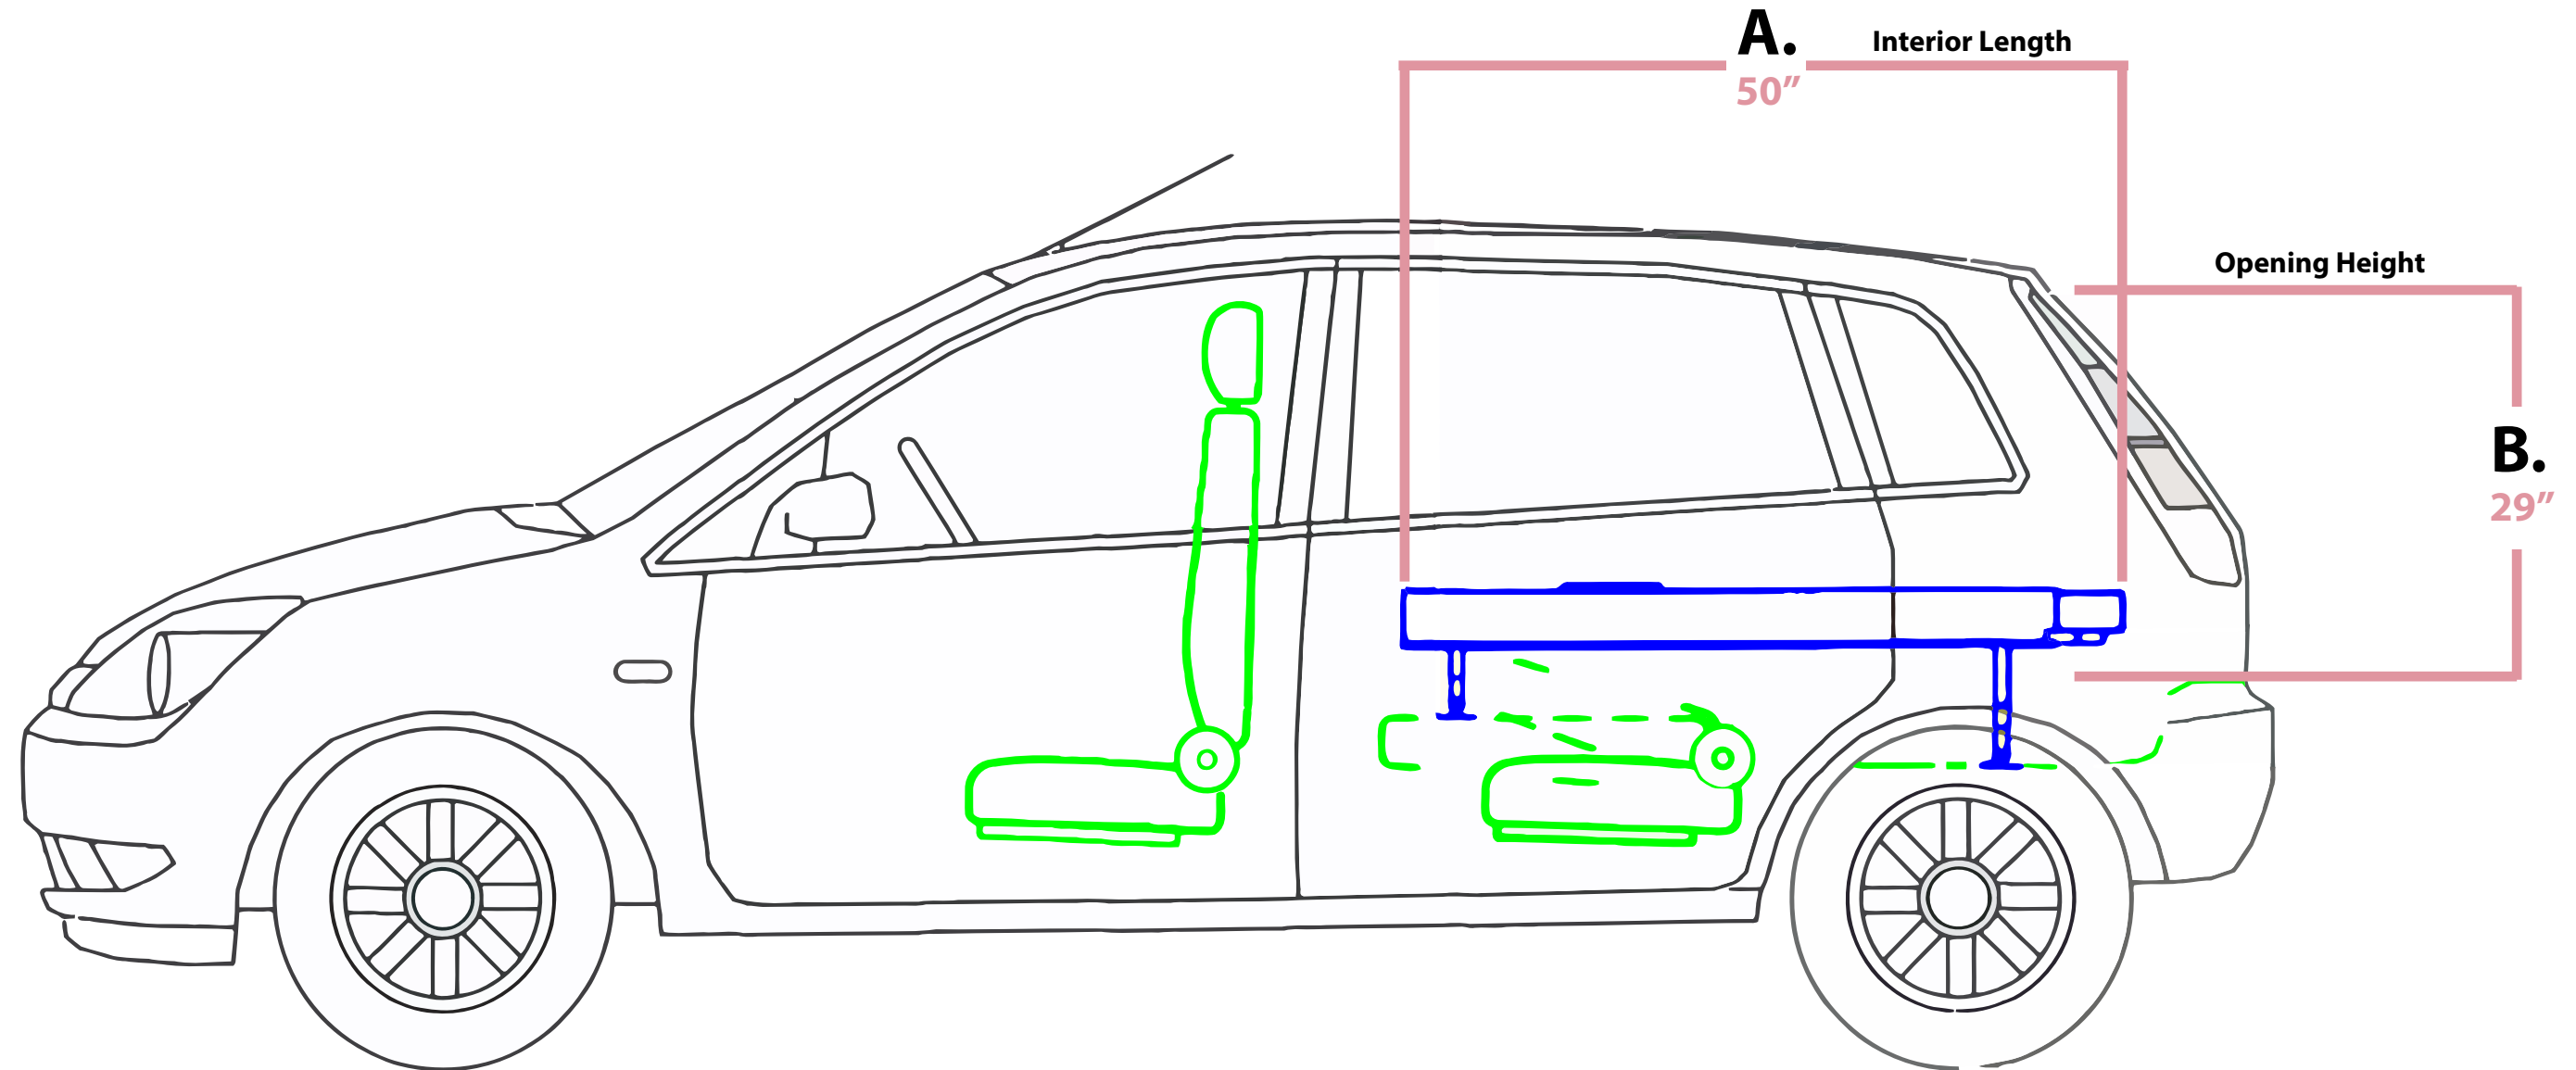

# Quingo Docking Station Fit Guide

Indicated measurements are the minimums required for a fit of the Docking Station in your vehicle. Please measure carefully.

**In order for the Docking Station to fit in your vehicle, you need at least the space indicated by these measurements.**

- A.** Total length of rear cargo area (for proper fit some or all rear seats may need to be folded down)
- B.** Height of rear opening with lift gate open (SUVs, Crossovers & Minivans)